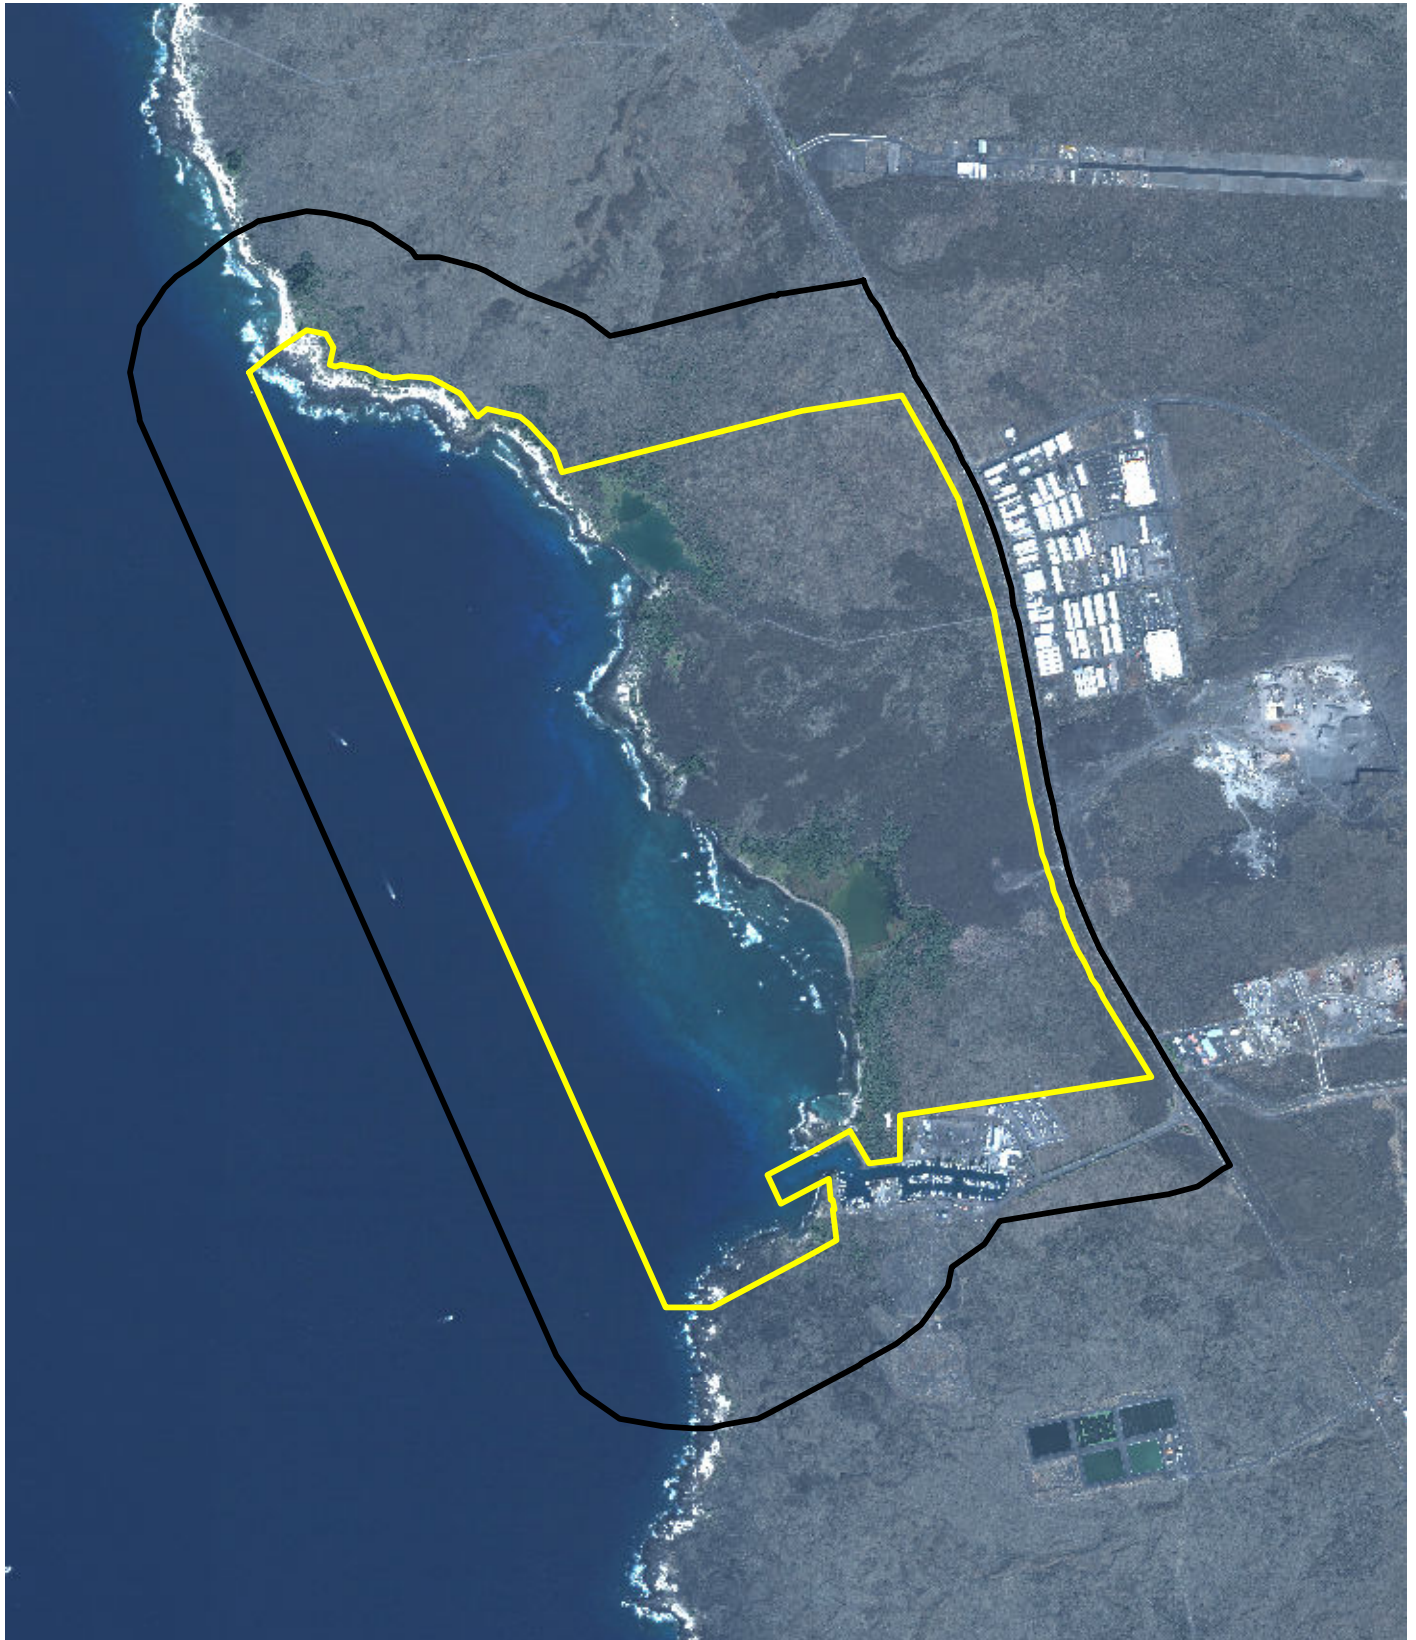

True Color Orthorectified Photomosaic

CIR Orthorectified Photomosaic

0 0.25 0.5 1 1.5 Kilometers
Projection UTM Zone 5, Datum NAD 83

-  Park_Boundary
-  Project_Boundary