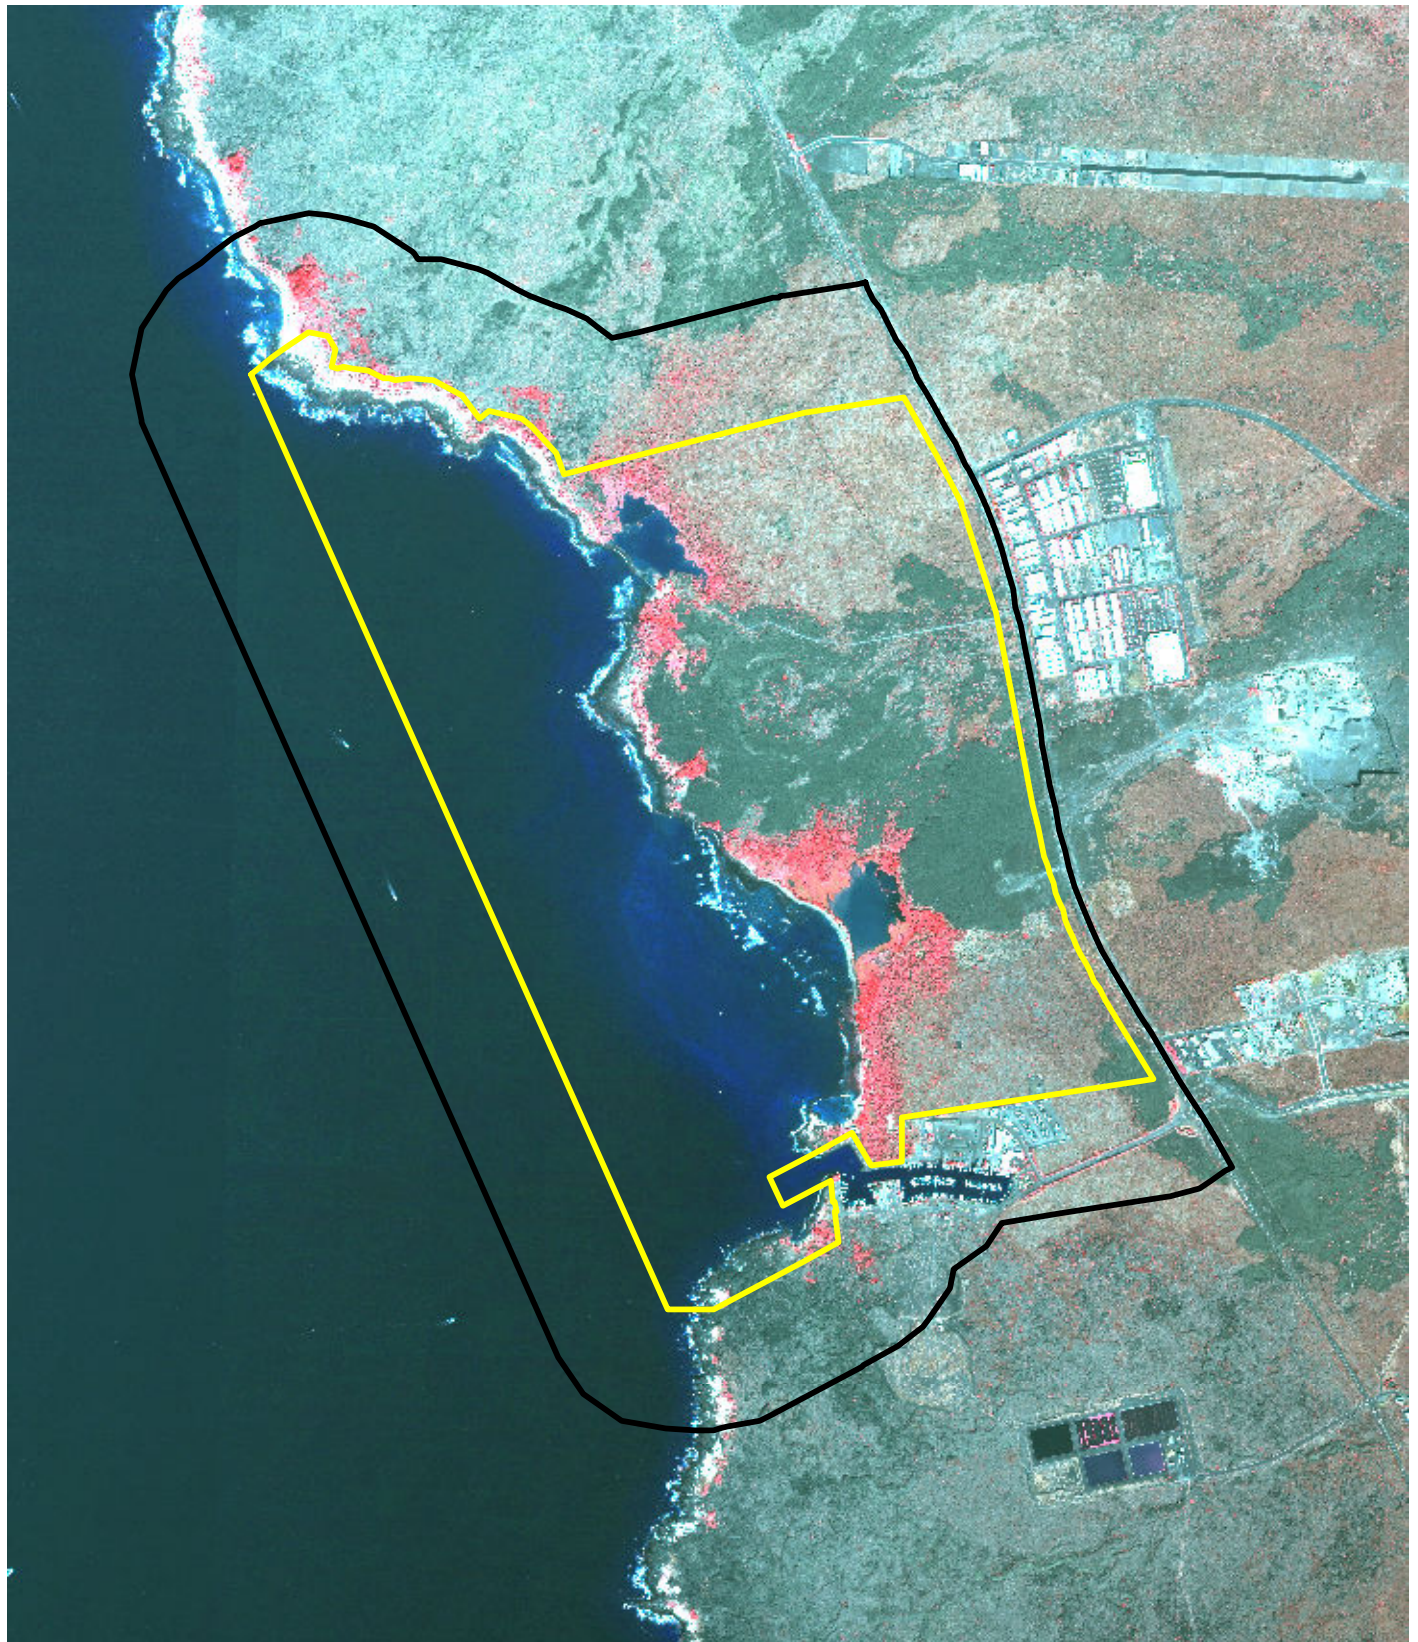

True Color Orthorectified Photomosaic

CIR Orthorectified Photomosaic

0 0.25 0.5 1 1.5 Kilometers
Projection UTM Zone 5, Datum NAD 83

-  Park_Boundary
-  Project_Boundary