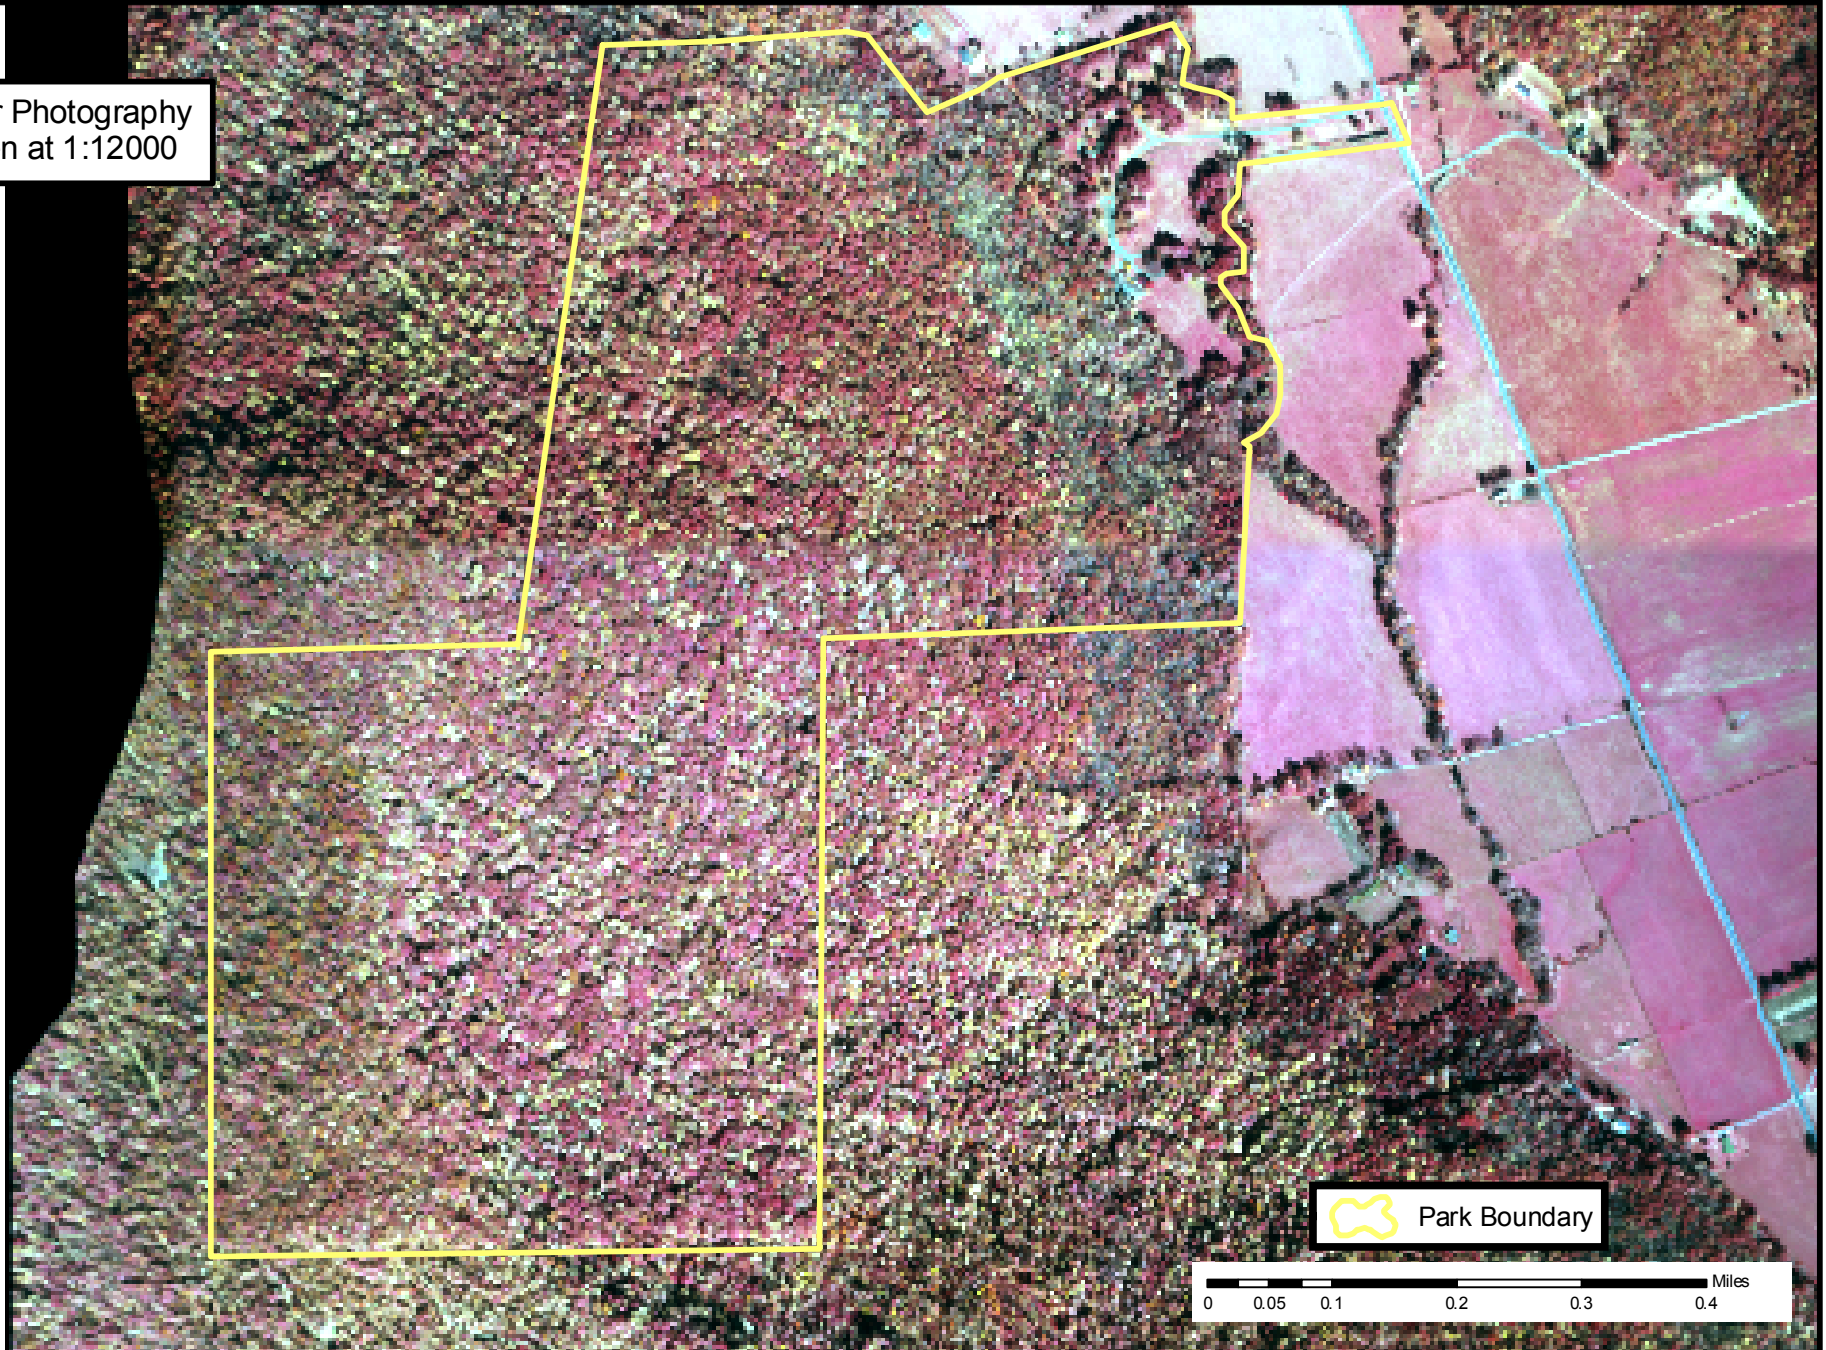

Color Photography  
taken at 1:12000

 Park Boundary

0 0.05 0.1 0.2 0.3 0.4 Miles